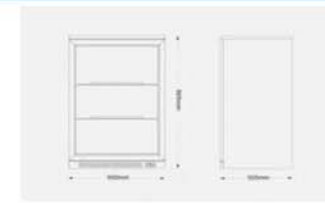

BACK BAR COOLER BLACK COLOR

BACK BAR COOLER STAINLESS STEEL

FEATURES

- Black painting exteriors
- White painting interiors
- Digital temperature controller
- Self-closing door design
- White adjustable layer

Optional:

- Sliding door
- Aluminum emboss interiors
- Stainless steel shelves

PARAMETERS

Model	GN-126H	GN-220H	GN-320H	GN-220HS (Sliding door)	GN-320HS (Sliding door)
Dimension(mm)	600x505x895	900x505x895	1335x505x895	900x505x895	1335x505x895
Power(w)	250	280	350	280	350
Capacity(L)	126	220	320	220	320
Temperature(°C)	+2~+8	+2~+8	+2~+8	+2~+8	+2~+8
shelves	2	2	2	2	2
Refrigerant	R134a	R134a	R134a	R134a	R134a

FEATURES

- Stainless steel exteriors
- White painting interiors
- Digital temperature controller
- Self-closing door design
- White adjustable layer

Optional:

- Sliding door
- Aluminum emboss interiors
- Stainless steel shelves

PARAMETERS

Model	GN-126L	GN-220L	GN-320L	GN-220LS (Sliding door)	GN-320LS (Sliding door)
Dimension(mm)	600x505x895	900x505x895	1335x505x895	900x505x895	1335x505x895
Power(w)	250	280	350	280	350
Capacity(L)	126	220	320	220	320
Temperature(°C)	+2~+8	+2~+8	+2~+8	+2~+8	+2~+8
shelves	2	2	2	2	2
Refrigerant	R134a	R134a	R134a	R134a	R134a